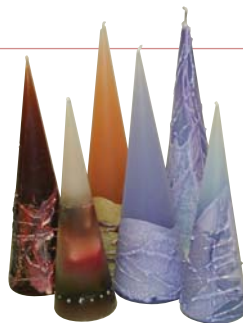

Glamour Shower Caps
Available in a variety of designs and colours. Priced from **\$24.95**
Members from \$19.95

Africa Extreme Cone Candles
Small
\$8.95
Members \$7.15
Medium
\$11.50
Members \$9.20
Large
\$13.50 Members \$10.80